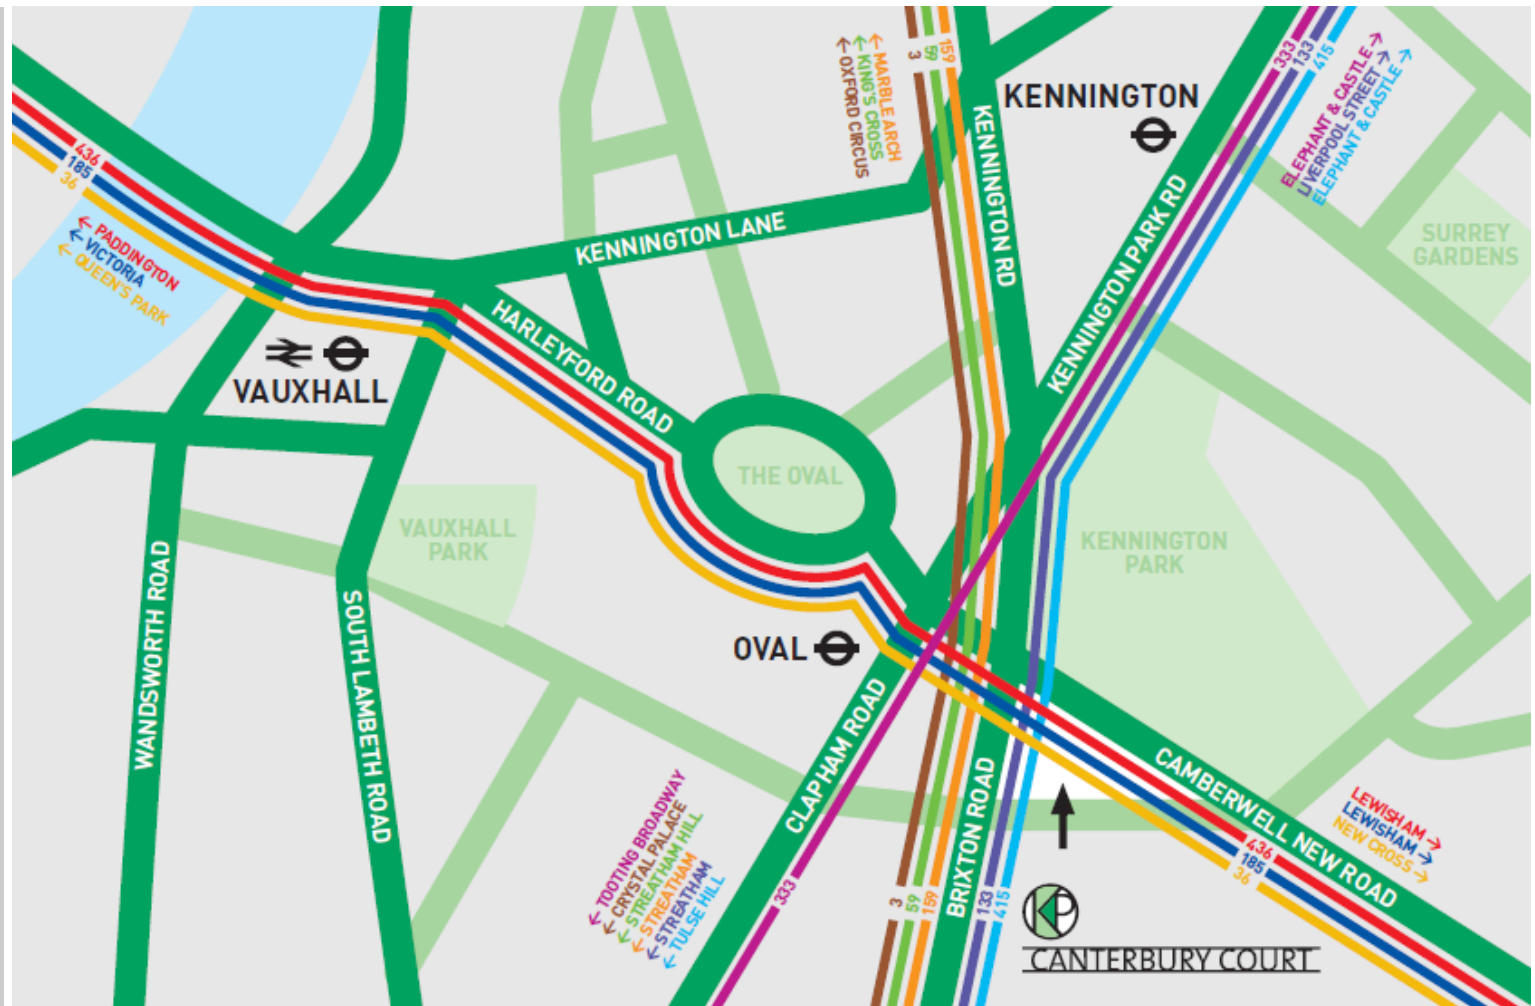

Technical Centre Location Map

Synapse UK Limited
 326 Canterbury Court
 1-3 Brixton Road
 London
 SW9 6DE

Tel: 020 7060 3500
 Fax: 020 7060 3501
 Web: www.synapseuk.com

Canterbury Court is located within the Kennington Park Business Centre, at the intersection of Brixton Road and Camberwell New Road. Oval tube station (Northern line) is a five minute walk away providing direct access to Waterloo, London Bridge and The City. There are also numerous bus links direct into The City and Victoria.

If you're driving please call us first so that we can arrange a visitor's parking space for you.

Entrance to the car park is in Cranmer Road, just off Brixton Road.

KENNINGTON	Underground → Northern line Bus → 133, 333 & 415 service Canterbury Court & Kennington Park Business Centre
OVAL	Underground → Northern line Bus → 36, 185 & 436 service Canterbury Court & Kennington Park Business Centre
VAUXHALL	South West trains → London Waterloo & South West London Underground → Victoria line Bus → 36, 185 & 436 service Canterbury Court & Kennington Park Business Centre